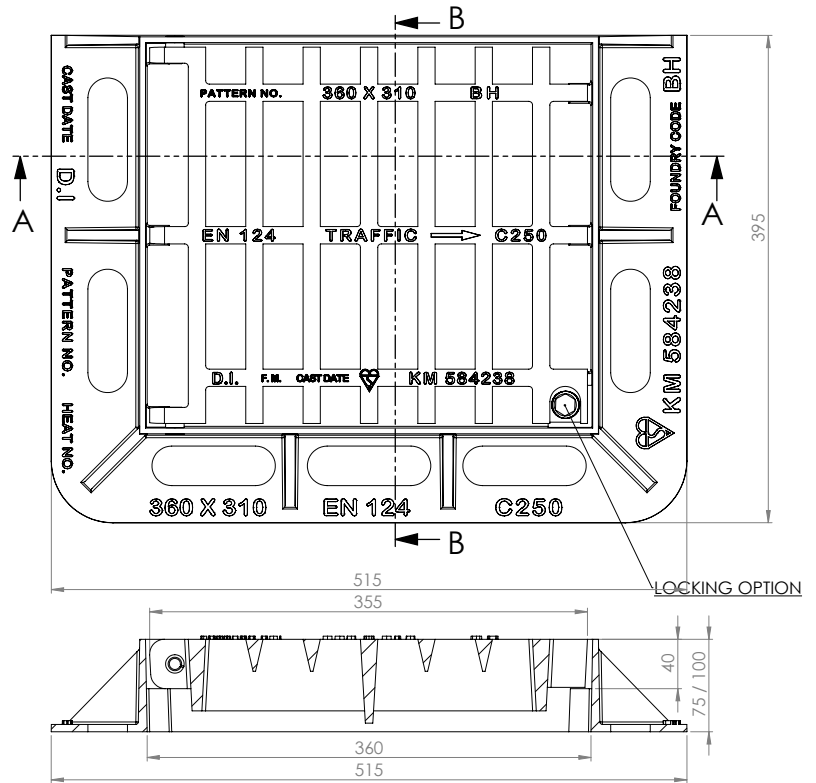

Data Sheet

C250 GA2 325 Gully Ductile Kite

Ductile Iron Hinged gully grid

Sizes

365mm x 310mm x 75mm

BACK SIDE VIEW

SECTION B-B
SCALE 1 : 3