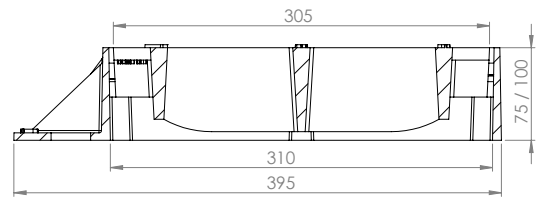

Data Sheet

C250 GA2 325 Gully Ductile Kite

Ductile Iron Hinged gully grid

Sizes

365mm x 310mm x 75mm

BACK SIDE VIEW

SECTION B-B
SCALE 1 : 3