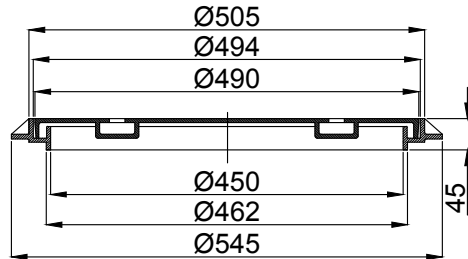

## Data Sheet

### B125 Ductile Manhole Cover

**NOTE :**  
**FRAME UNDERSIDE :-**  
 1) KM 584238.  
 2) KM LOGO.  
 3) BH.

**NOTE :**  
**COVER UNDERSIDE :-**  
 1) FOUNDRY MARK  
 2) BATCH NO.  
 3) KM NO.  
 4) BHTEL.

### B125 Ductile Manhole Cover

#### Sizes

- 320mm Dia
- 450mm Dia
- 600mm Dia

- 600 x 450mm
- 600 x 600mm