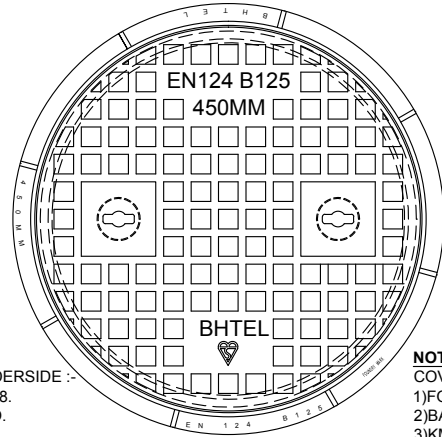

### B125 Ductile Manhole Cover

**NOTE :**  
**FRAME UNDERSIDE :-**  
 1) KM 584238.  
 2) KM LOGO.  
 3) BH.

**NOTE :**  
**COVER UNDERSIDE :-**  
 1) FOUNDRY MARK  
 2) BATCH NO.  
 3) KM NO.  
 4) BHTEL.

### B125 Ductile Manhole Cover

#### Sizes

- 320mm Dia
- 450mm Dia
- 600mm Dia

- 600 x 450mm
- 600 x 600mm